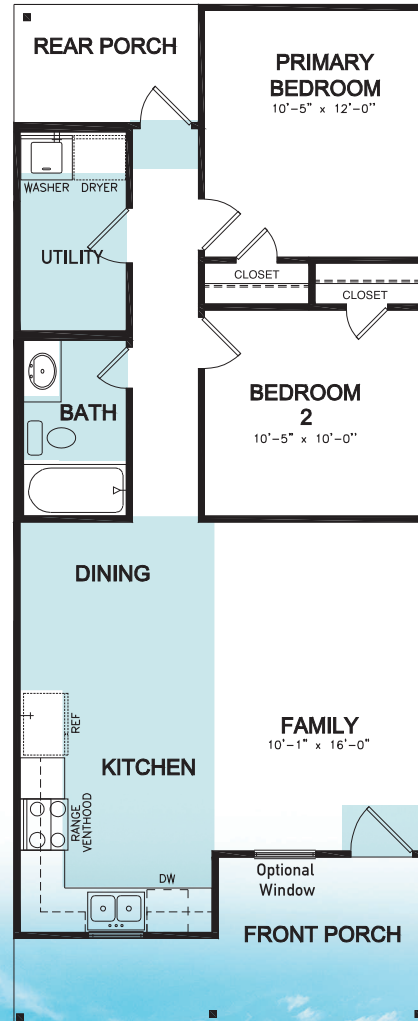

MARIE VILLAGE

AN ASGi HOMES NEIGHBORHOOD

Blake

- 817 sq. ft.
- 2 Bedrooms
- 1 Bath
- Utility Room
- Gourmet L-Shaped Kitchen
- Dishwasher Included
- Family Room and Dining Area adjacent
- Primary Suite at rear of home
- Large Front Porch Area
- Rear Porch Area
- Optional:
 - Living Room Front Window