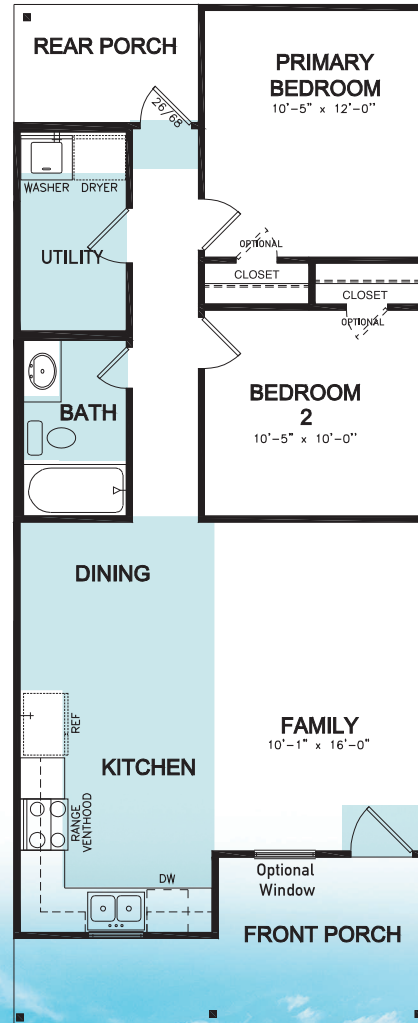

MARIE VILLAGE

AN ASGi HOMES NEIGHBORHOOD

Blake

- 817 sq. ft.
- 2 Bedrooms
- 1 Bath
- Utility Room
- Gourmet L-Shaped Kitchen
- Dishwasher Included
- Family Room and Dining Area adjacent
- Primary Suite at rear of home
- Large Front Porch Area
- Rear Porch Area

Optional:

- Living Room Front Window
- Closet Doors

ASGiHOMES.com

Let's get Social

©Oct, 2022 ASGi Homes. All rights reserved. Specifications are subject to change without notice. Elevations may vary. Square footages and room sizes area approximate. All information (including, but not limited to prices, availability, incentives, floor plans, site plans, features, standards and options, assessments and fees, planned amenities, programs, conceptual artists' renderings and community development plans) is not guaranteed and remains subject to change or delay without notice. Maps and plans are not to scale and all dimensions are approximate. Please see an ASGi Homes sales associate for details. 10/22