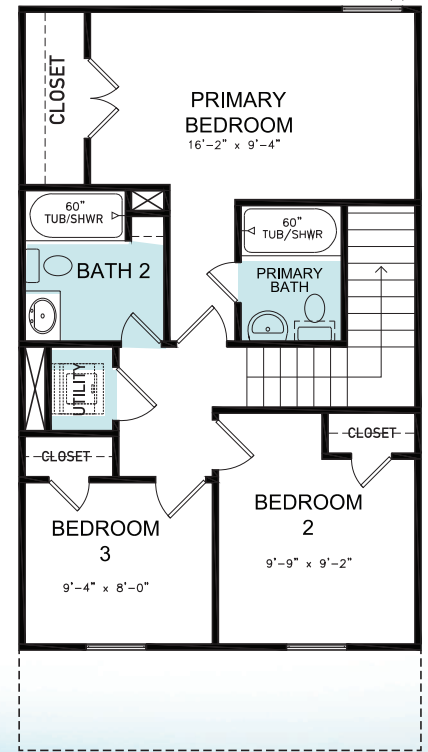

MARIE VILLAGE

AN ASGi HOMES NEIGHBORHOOD

Joshua

- 1,256 sq. ft.
 - 3 Bedrooms
 - 2 Full Baths
 - Utility Closet
 - Large Living/ Family Room
 - Gourmet Kitchen with Large Counter
 - Dishwasher Included
 - All Bedrooms Up
 - Large Front Porch Area
- Optional:
- Kitchen Window

FIRST FLOOR

SECOND FLOOR

ASGiHOMES.com

Let's get Social

©Mar., 2023 ASGi Homes. All rights reserved. Specifications are subject to change without notice. Elevations may vary. Square footages and room sizes area approximate. All information (including, but not limited to prices, availability, incentives, floor plans, site plans, features, standards and options, assessments and fees, planned amenities, programs, conceptual artists' renderings and community development plans) is not guaranteed and remains subject to change or delay without notice. Maps and plans are not to scale and all dimensions are approximate. Please see an ASGi Homes sales associate for details. 3/23