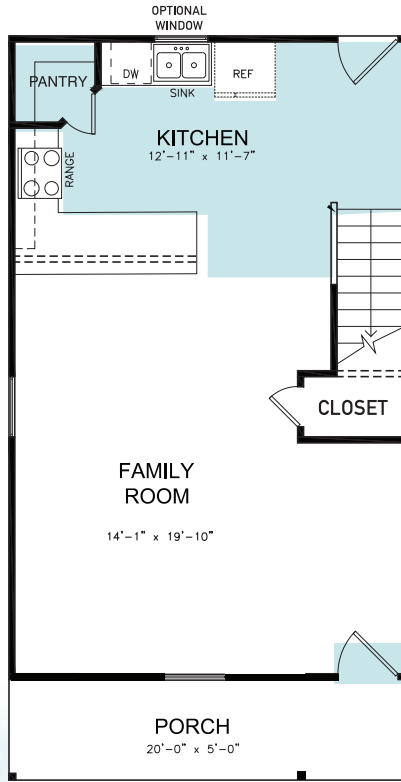

MARIE VILLAGE

AN ASGi HOMES NEIGHBORHOOD

Joshua

- 1,256 sq. ft.
 - 3 Bedrooms
 - 2 Full Baths
 - Utility Closet
 - Large Living/ Family Room
 - Gourmet Kitchen with Large Counter
 - Dishwasher Included
 - All Bedrooms Up
 - Large Front Porch Area
- Optional:
- Kitchen Window

FIRST FLOOR

SECOND FLOOR

ASGiHOMES.com

Let's get Social

©Mar., 2023 ASGi Homes. All rights reserved. Specifications are subject to change without notice. Elevations may vary. Square footages and room sizes area approximate. All information (including, but not limited to prices, availability, incentives, floor plans, site plans, features, standards and options, assessments and fees, planned amenities, programs, conceptual artists' renderings and community development plans) is not guaranteed and remains subject to change or delay without notice. Maps and plans are not to scale and all dimensions are approximate. Please see an ASGi Homes sales associate for details. 3/23