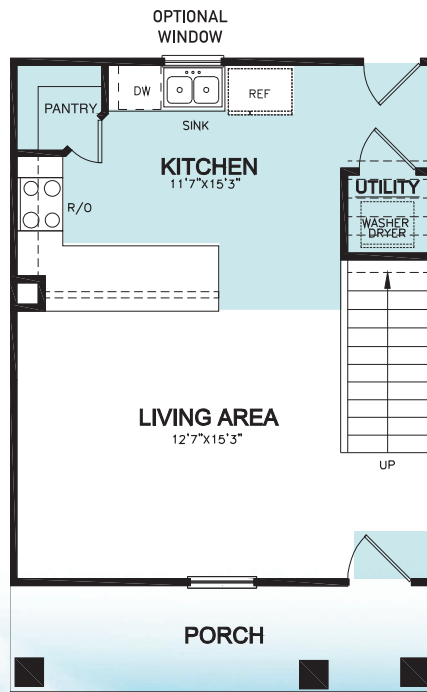

MARIE VILLAGE

AN ASGi HOMES NEIGHBORHOOD

Jordan

- 940 sq. ft.
 - 2 Bedrooms
 - 1 Bath
 - Utility Closet
 - Large Open Concept
 - Large Living/ Family Room
 - Gourmet Corner Kitchen with Large Counter
 - Dishwasher Included
 - All Bedrooms are Upstairs
 - Large Front Porch Area
- Optional:
- Closet Doors
 - Kitchen Window

FIRST FLOOR

SECOND FLOOR