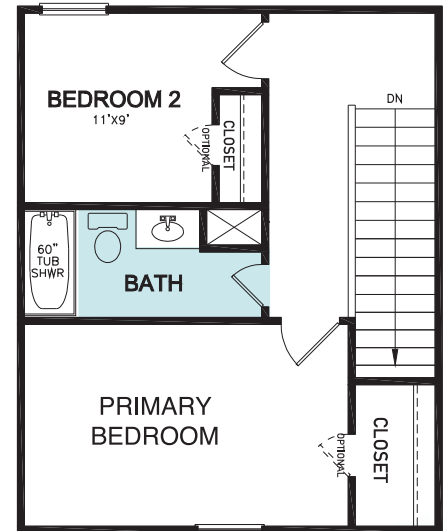

MARIE VILLAGE

AN ASGi HOMES NEIGHBORHOOD

Jordan

- 940 sq. ft.
 - 2 Bedrooms
 - 1 Bath
 - Utility Closet
 - Large Open Concept
 - Large Living/ Family Room
 - Gourmet Corner Kitchen with Large Counter
 - Dishwasher Included
 - All Bedrooms are Upstairs
 - Large Front Porch Area
- Optional:
- Closet Doors
 - Kitchen Window

FIRST FLOOR

SECOND FLOOR