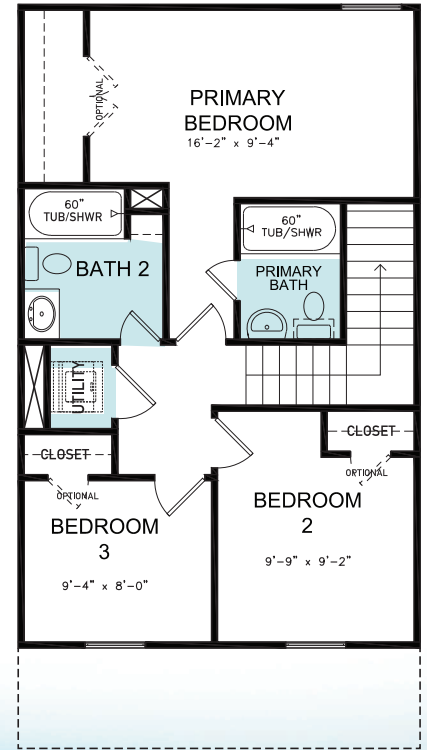

MARIE VILLAGE

AN ASGi HOMES NEIGHBORHOOD

Joshua

- 1,256 sq. ft.
 - 3 Bedrooms
 - 2 Full Baths
 - Utility Closet
 - Large Living/ Family Room
 - Gourmet Kitchen with Large Counter
 - Dishwasher Included
 - All Bedrooms Up
 - Large Front Porch Area
- Optional:
- Closet Doors
 - Kitchen Window

FIRST FLOOR

SECOND FLOOR

ASGiHOMES.com

Let's get Social

©Oct, 2022 ASGi Homes. All rights reserved. Specifications are subject to change without notice. Elevations may vary. Square footages and room sizes area approximate. All information (including, but not limited to prices, availability, incentives, floor plans, site plans, features, standards and options, assessments and fees, planned amenities, programs, conceptual artists' renderings and community development plans) is not guaranteed and remains subject to change or delay without notice. Maps and plans are not to scale and all dimensions are approximate. Please see an ASGi Homes sales associate for details. 10/22