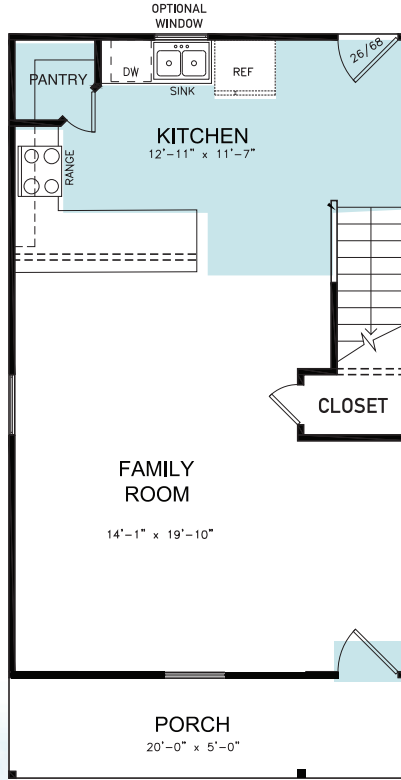

MARIE VILLAGE

AN ASGi HOMES NEIGHBORHOOD

Joshua

- 1,256 sq. ft.
 - 3 Bedrooms
 - 2 Full Baths
 - Utility Closet
 - Large Living/ Family Room
 - Gourmet Kitchen with Large Counter
 - Dishwasher Included
 - All Bedrooms Up
 - Large Front Porch Area
- Optional:
- Closet Doors
 - Kitchen Window

FIRST FLOOR

SECOND FLOOR

ASGiHOMES.com

Let's get Social

©Oct, 2022 ASGi Homes. All rights reserved. Specifications are subject to change without notice. Elevations may vary. Square footages and room sizes area approximate. All information (including, but not limited to prices, availability, incentives, floor plans, site plans, features, standards and options, assessments and fees, planned amenities, programs, conceptual artists' renderings and community development plans) is not guaranteed and remains subject to change or delay without notice. Maps and plans are not to scale and all dimensions are approximate. Please see an ASGi Homes sales associate for details. 10/22